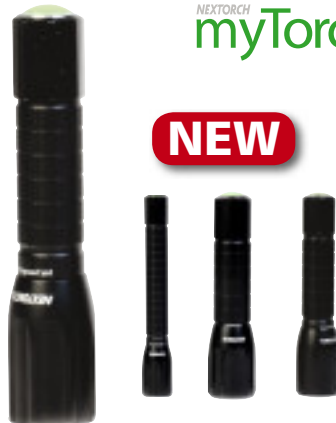

Trade Counter PROMOTIONS

Valid 1st January - 31st March 2012

myTorch High Power LED Headlamp

NEXTORCH myTorch

- Multi-mode, high power LED headlamp
- Swivel adjustment light unit
- Easy adjustable, comfortable headband
- Waterproof and drop proof with anti-scratch polycarbonate lens

NEW

£24.95 exc VAT **£29.94** inc VAT ORDER REF: VIKER STAR

myTorch Personal LED Light

NEXTORCH myTorch

- Easy to wear, clips to pocket, lapel, cap, webbing
- 10 minute auto off to save battery
- Water resistant
- Battery: 2 x CR2032

NEW

£15.95 exc VAT **£19.14** inc VAT ORDER REF: CLPROWW

myTorch

NEXTORCH myTorch

- **c/w Batteries**
- High power beam
- Latest advanced CREE LED
- Tough aerospace grade aluminium body
- Waterproof and drop proof
- Switch settings can be set by the user e.g. brightness, SOS, strobe

Pen Torch

- 4 modes (180 high, 70 med, 25 low, strobe)
- Ultra bright CREE LED pen light
- 56m beam
- Aerospace grade aluminium with a hard anodized finish
- Supplied with 4 batteries

NEXTORCH myTorch

NEW